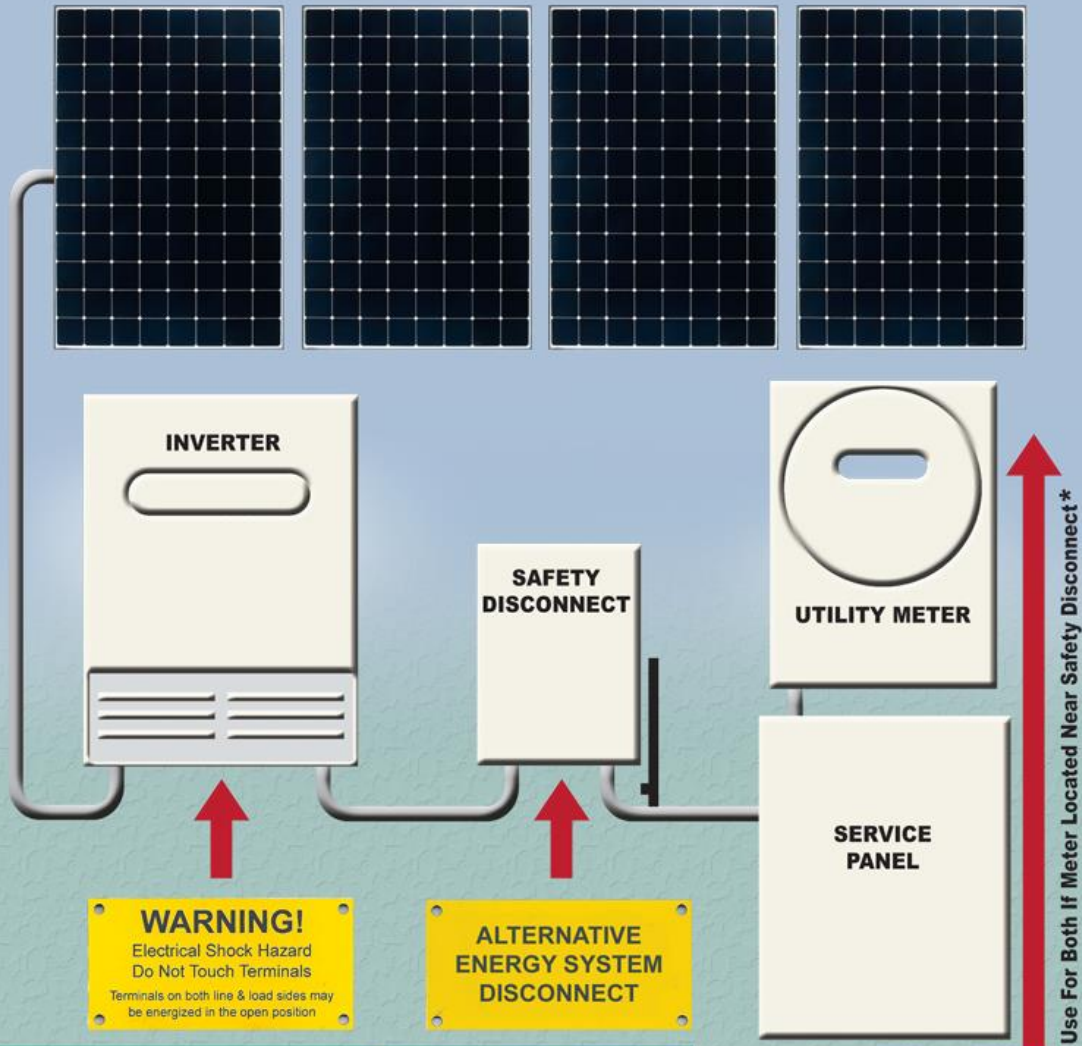

## Alternative Energy System Labeling Requirements

**IMPORTANT**  
\*When Meter and Disconnect are not located together  
**USE THIS SIGNAGE AT METER**

Alternative Energy Source in Operation.  
System Disconnect located (fill in the location)

**WARNING!**  
This system also fed by alternative energy source

Signs must be made of hard plastic with engraved letters (no stickers) and attached with rivets or screws. Installer may apply signage during MEC system verification, when meter door is open.